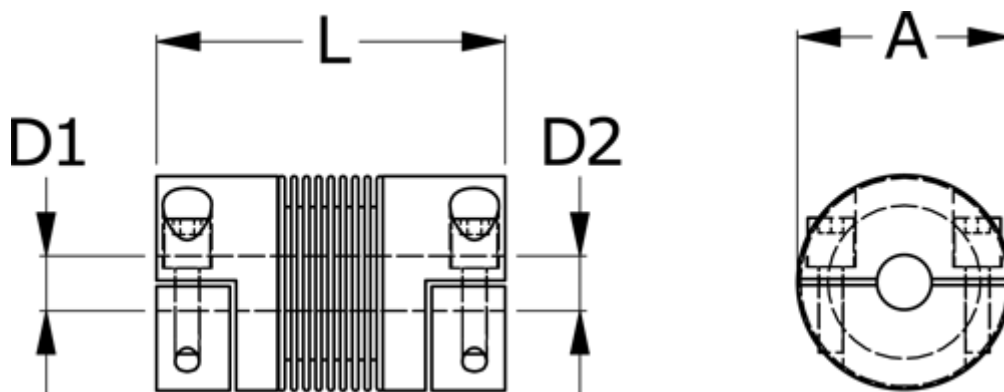

# Data Sheet

Article number: 33302H00200421010

Description: Bellow coupling type 2H size20  
Length 42 mm, bore 10/10 mm

## Measures

A	= 25
D1	= 10
D2	= 10
L	= 42
Nom. torque NM (Tkn)	= 2